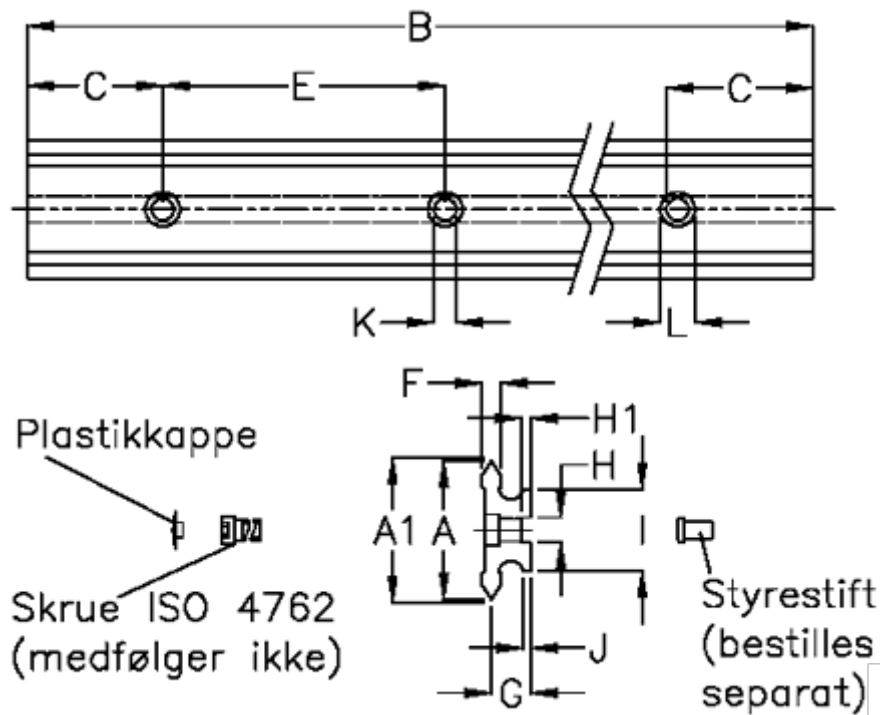

Article number: 059101716

Description: Hepco SL2 spacer slide  
SS NMS12-716

## Measures

A	= 12	G = 6.2	Weight kg/1000 = 440
A1	= 12.37	H = 4	
B	= 716	H1 = 1.8	
C	= 20.5	I = 8.5	
E	= 45	J = 1.7	
F	= 3.0	K = 3.5	
For bearing	= 13	L = 6 x 3	
For guide pin	= 4	M = -	